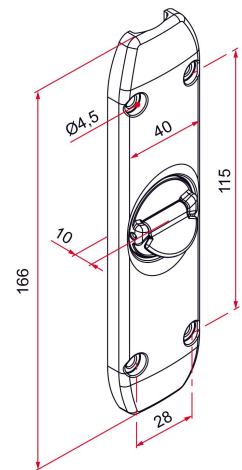

Features

- In zamak Dimensions: 10 mm Fixation by screw or rivet

Products to be ordered from :
 TIRARD SAS 16, Avenue du Vimeu Vert Z.A. du Vimeu Industriel 80210
 FEUQUIERES-EN-VIMEU
 email : commande@tirard-burgaud.com