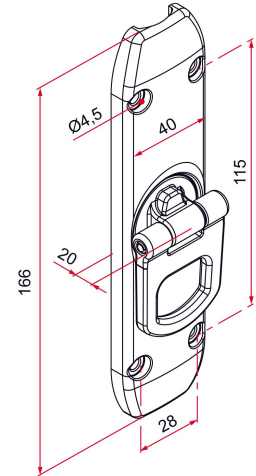

Features

- In zamak Dimensions: 20 mm Fixation by screw or rivet

Products to be ordered from :
 TIRARD SAS 16, Avenue du Vimeu Vert Z.A. du Vimeu Industriel 80210
 FEUQUIERES-EN-VIMEU
 email : commande@tirard-burgaud.com