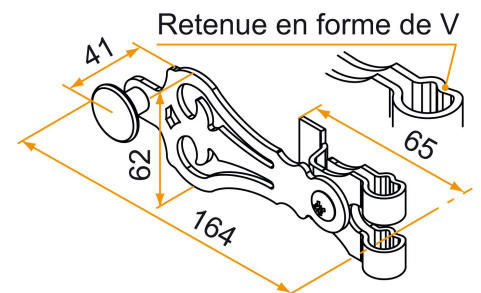

Products to be ordered from :
BURGAUD SAS 147, rue des Paludiers Z.I. des Mares 85270 SAINT-HILAIRE-DE-RIEZ
email : commande@tirard-burgaud.com