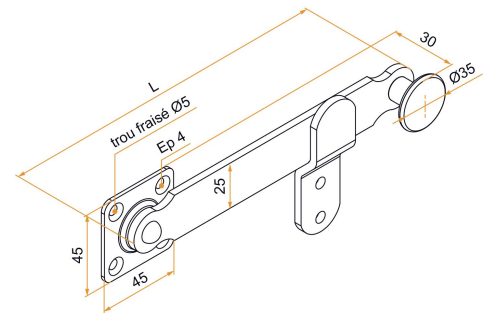

Possible applications include :

PVC and Aluminum
wing shutter
accessories

Products to be ordered from :
BURGAUD SAS 147, rue des Paludiers Z.I. des Mares 85270 SAINT-HILAIRE-DE-RIEZ
email : commande@tirard-burgaud.com