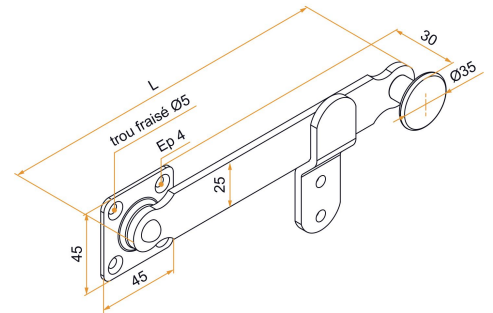

Possible applications include :

PVC and Aluminum
wing shutter
accessories

Products to be ordered from :
BURGAUD SAS 147, rue des Paludiers Z.I. des Mares 85270 SAINT-HILAIRE-DE-RIEZ
email : commande@tirard-burgaud.com