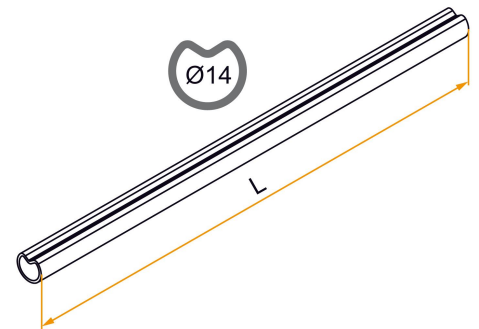

Possible applications include :

Wooden wing shutter accessories

**Tip**

- Calculation of the tube length: Tube length = Total length of the espagnolette - 18 mm.

Products to be ordered from :  
 BURGAUD SAS 147, rue des Paludiers Z.I. des Mares 85270 SAINT-HILAIRE-DE-RIEZ  
 email : [commande@tirard-burgaud.com](mailto:commande@tirard-burgaud.com)

Possible applications include :

Wooden wing shutter accessories

Référence	L	Finish	GENCOD 3565920	Condit. par	Délai j
130306	1600	Cat.	00419 6	10	14
130308	2000	Cat.	15481 5	10	14
130310	2500	Cat.	00420 2	10	14