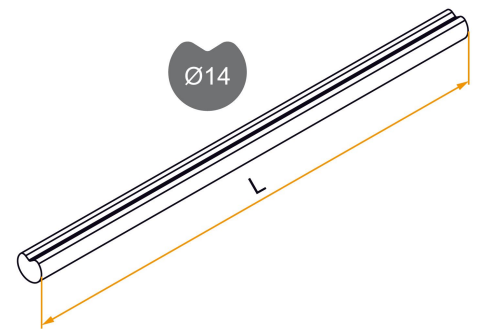

Possible applications include :

Wooden wing shutter accessories

Tip

- Tube length calculation: Tube length = Total length of the espagnolette - 18 mm

Products to be ordered from :
 BURGAUD SAS 147, rue des Paludiers Z.I. des Mares 85270 SAINT-HILAIRE-DE-RIEZ
 email : commande@tirard-burgaud.com

Possible applications include :

Wooden wing shutter accessories

Référence	L	Finish	GENCOD 3565920	Condit. par	Délai j
1ES92026	1600	Cat.	17321 2	5	14
1ES92027	2000	Cat.	17322 9	5	14
1ES92028	2500	Cat.	17323 6	5	14