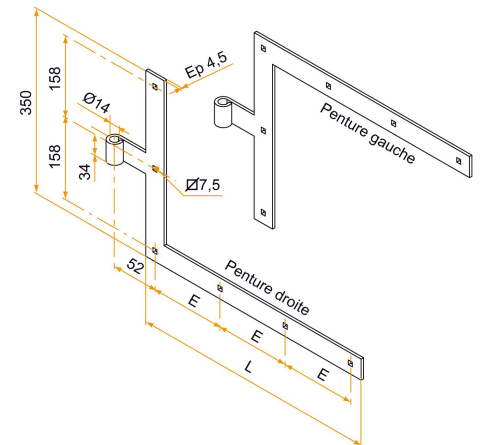

Possible applications include :

Wooden wing shutter accessories

Features

- In steel Composition: 1 left angle hinge 1 right angle hinge

Products to be ordered from :
BURGAUD SAS 147, rue des Paludiers Z.I. des Mares 85270 SAINT-HILAIRE-DE-RIEZ
email : commande@tirard-burgaud.com

Kit of 2 square hinges - square end - Ø14 - H.350 - 34x4.5 - square holes of 7.5 - offset 52

Possible applications include :

Wooden wing shutter accessories

Référence	L	CD	No. of holes	Finish	GENCOD 3565920	Condit. par	Délai j
1KI92109	400	183	5	9005-30%	15141 8	1	21
1KI92110	500	155	6	9005-30%	14999 6	1	21
1KI92111	600	188	6	9005-30%	15002 2	1	21