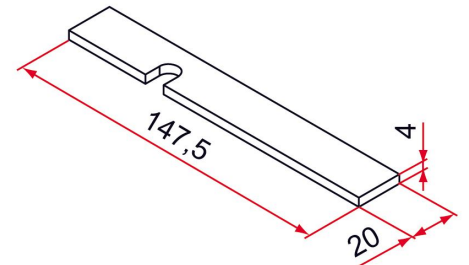

ATTENTION

- This latch is only compatible with the Multiréverso Premium lock.

Products to be ordered from :
TIRARD SAS 16, Avenue du Vimeu Vert Z.A. du Vimeu Industriel 80210
FEUQUIERES-EN-VIMEU
email : commande@tirard-burgaud.com