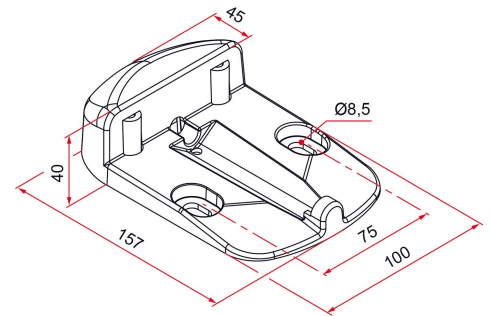

## Features

- Cupro-aluminium soleplate, 40 mm height, to be screwed or embedded (with anchoring brackets not included) 3 fixing points.

Products to be ordered from :  
 TIRARD SAS 16, Avenue du Vimeu Vert Z.A. du Vimeu Industriel 80210  
 FEUQUIERES-EN-VIMEU  
 email : [commande@tirard-burgaud.com](mailto:commande@tirard-burgaud.com)