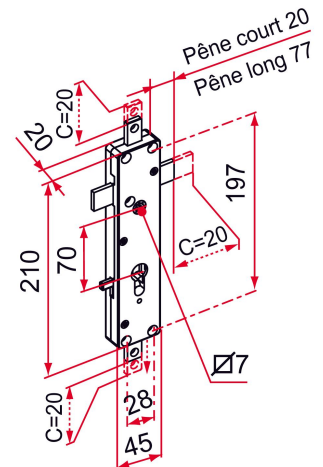

Possible applications include :

Features

- 1 reversible composite lock 4 composite slide rails 2 straight connection sleeves 2 angled connection sleeves 2 composite threshold and lintel strikes 1 universal stainless steel flat strike for 3rd point Hardware

Tip

- Remember to order your cylinders, handles, plates or cleanliness rosettes.

Products to be ordered from :
TIRARD SAS 16, Avenue du Vimeu Vert Z.A. du Vimeu Industriel 80210
FEUQUIERES-EN-VIMEU
email : commande@tirard-burgaud.com