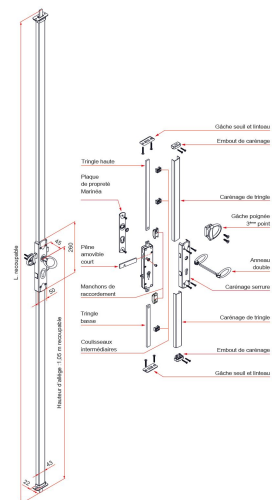

Possible applications include :

Garage door accessories

Wing shutter and louver accessories

## Features

- 1 lock with 3 points (short horizontal bolt) 2 aluminum rods: top and bottom
- 2 connection sleeves 2 threshold and lintel strikes, 1 handle strike for the 3rd point
- 1 lock casing (with or without cylinder passage) 1 rod casing delivered in 2 adjustable parts (height of 1.05m)
- 2 composite or aluminum casing end caps 1 fixed double ring and 1 Marinéa cleanliness plate
- 3 intermediate slide bolts (2 for L=2500, 3 for L=3000) Screws

### Tip

- Possibility to order the removable long 3rd point latch for Multiréverso Composite.

Possible applications include :

Garage door accessories

Wing shutter and louver accessories

## Possible applications include :

Garage door accessories

Wing shutter and louver accessories

Référence	L	Cylinder passage	Finish	End cap material	End cap color	GENCOD 3661598	Condit. par	Délai j
WG592010	2500	Yes	9005-30%	Composite	black	02915 5	1	7
WG591010	2500	Yes	9016-80%	Composite	white	02337 5	1	7
WG590010SAT	2500	Yes	9010-30%	Composite	white	04834 7	1	7
WG5XX010AN	2500	Yes		Composite	black	05652 6	1	21
WG5XX010	2500	Yes		Composite	white	03821 8	1	21
WG5XX010EA	2500	Yes		aluminum		05661 8	1	21
WG592030	2500	No	9005-30%	Composite	black	02338 2	1	7
WG591030	2500	No	9016-80%	Composite	white	02478 5	1	7
WG590030SAT	2500	No	9010-30%	Composite	white	04836 1	1	14
WG5XX030AN	2500	No		Composite	black	05653 3	1	21
WG5XX030	2500	No		Composite	white	04556 8	1	21
WG592020	3000	Yes	9005-30%	Composite	black	03584 2	1	7
WG591020	3000	Yes	9016-80%	Composite	white	03583 5	1	7
WG590020SAT	3000	Yes	9010-30%	Composite	white	04835 4	1	7
WG5XX020AN	3000	Yes		Composite	black	05655 7	1	21
WG5XX020	3000	Yes		Composite	white	04225 3	1	21