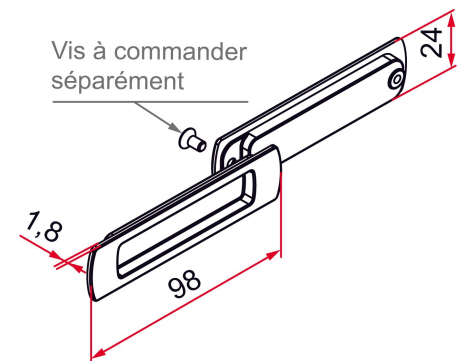

Possible applications include :

Rolling shutter accessories

Menuiserie et agencement

Features

- In zamak. Aesthetic: can be painted to match the color of the shutter and screws are not visible on the front.

Tip

- Depending on the thickness of your shutters, remember to order: - for a thickness of 7 to 9 mm, screw ref.AVA001 - for a thickness of 13 to 15 mm, screw ref.AVA002

Products to be ordered from :
 TIRARD SAS 16, Avenue du Vimeu Vert Z.A. du Vimeu Industriel 80210
 FEUQUIERES-EN-VIMEU
 email : commande@tirard-burgaud.com