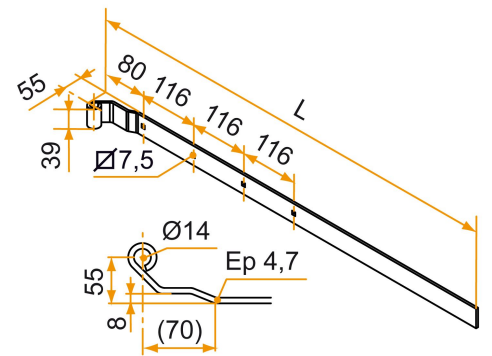

Products to be ordered from :
BURGAUD SAS 147, rue des Paludiers Z.I. des Mares 85270 SAINT-HILAIRE-DE-RIEZ
email : commande@tirard-burgaud.com