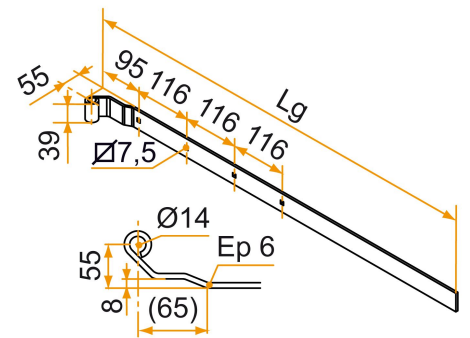

Products to be ordered from :
BURGAUD SAS 147, rue des Paludiers Z.I. des Mares 85270 SAINT-HILAIRE-DE-RIEZ
email : commande@tirard-burgaud.com