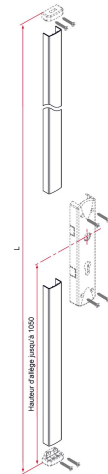

Possible applications include :

Garage door accessories

Wing shutter and louver accessories

Features

- Composition: 1 top casing 1 bottom casing

Products to be ordered from :
 TIRARD SAS 16, Avenue du Vimeu Vert Z.A. du Vimeu Industriel 80210
 FEUQUIERES-EN-VIMEU
 email : commande@tirard-burgaud.com

Possible applications include :

Garage door accessories

Wing shutter and louver accessories

Référence	L	Finish	GENCOD 3661598	Condit. par	Délai j
CG392006	2500	9005-30%	05091 3	1	7
CG391006	2500	9016-80%	05092 0	1	7
CG3XX006	2500		05093 7	1	21
CG392007	3000	9005-30%	05095 1	1	7
CG391007	3000	9016-80%	05096 8	1	7
CG3XX007	3000		05097 5	1	21