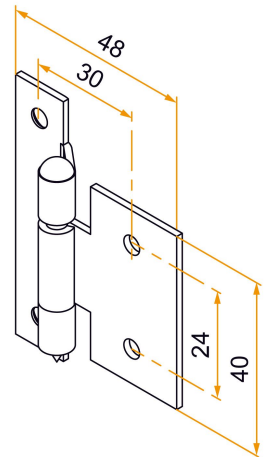

## Features

- Made of 316L stainless steel

Products to be ordered from :  
 BURGAUD SAS 147, rue des Paludiers Z.I. des Mares 85270 SAINT-HILAIRE-DE-RIEZ  
 email : [commande@tirard-burgaud.com](mailto:commande@tirard-burgaud.com)