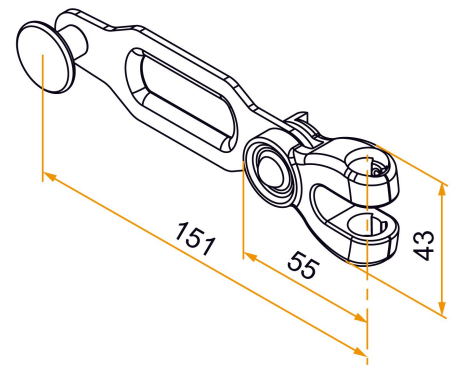

Products to be ordered from :
BURGAUD SAS 147, rue des Paludiers Z.I. des Mares 85270 SAINT-HILAIRE-DE-RIEZ
email : commande@tirard-burgaud.com