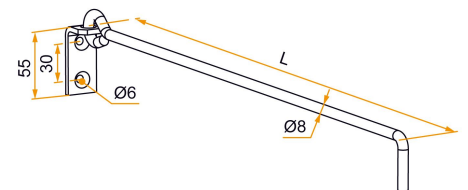

Products to be ordered from :
BURGAUD SAS 147, rue des Paludiers Z.I. des Mares 85270 SAINT-HILAIRE-DE-RIEZ
email : commande@tirard-burgaud.com