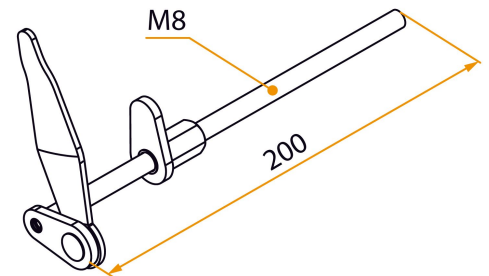

Products to be ordered from :
BURGAUD SAS 147, rue des Paludiers Z.I. des Mares 85270 SAINT-HILAIRE-DE-RIEZ
email : commande@tirard-burgaud.com