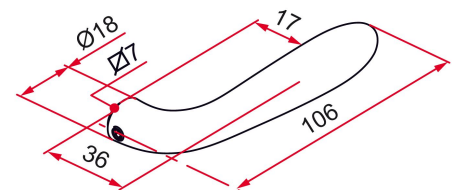

ATTENTION

- Delivered without square and without mounting key.

Products to be ordered from :
TIRARD SAS 16, Avenue du Vimeu Vert Z.A. du Vimeu Industriel 80210
FEUQUIERES-EN-VIMEU
email : commande@tirard-burgaud.com