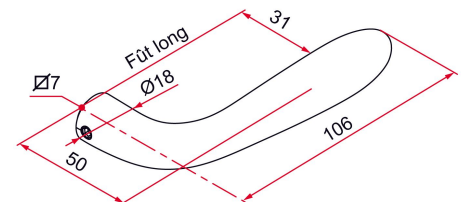

ATTENTION

- Delivered without square and without mounting key.

Products to be ordered from :
TIRARD SAS 16, Avenue du Vimeu Vert Z.A. du Vimeu Industriel 80210
FEUQUIERES-EN-VIMEU
email : commande@tirard-burgaud.com