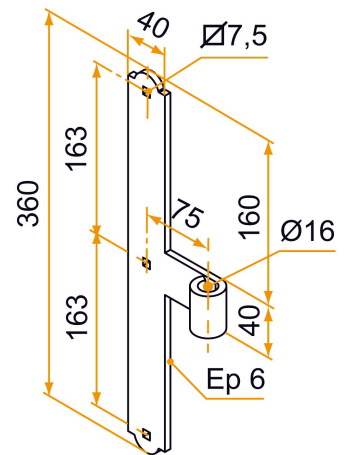

Possible applications include :

Wooden wing shutter accessories

Features

- In steel Composition: 2 intermediate hinges

Products to be ordered from :
 BURGAUD SAS 147, rue des Paludiers Z.I. des Mares 85270 SAINT-HILAIRE-DE-RIEZ
 email : commande@tirard-burgaud.com

Kit of 2 intermediate hinges - round end - Ø16 - H.360 - 40x6 - square holes of 7.5 - offset 75

Possible applications include :

Wooden wing shutter accessories

Référence	H	No. of holes	Finish	GENCOD 3565920	Condit. par	Délai j
1K192214	360	3	9005-30%	17479 0	1	SD