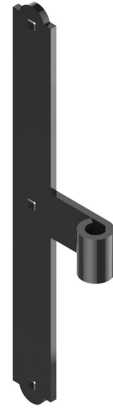

Possible applications include :

Wooden wing shutter accessories

Features

- In steel Composition: 2 intermediate hinges

Products to be ordered from :
 BURGAUD SAS 147, rue des Paludiers Z.I. des Mares 85270 SAINT-HILAIRE-DE-RIEZ
 email : commande@tirard-burgaud.com

Kit of 2 intermediate hinges - round end - Ø16 - H.360 - 40x6 - square holes of 7.5 - offset 75

Possible applications include :

Wooden wing shutter accessories

Référence	H	No. of holes	Finish	GENCOD 3565920	Condit. par	Délai j
1K192214	360	3	9005-30%	17479 0	1	SD