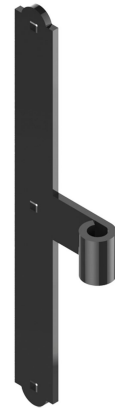

Possible applications include :

Wooden wing shutter accessories

Features

- In steel Composition: 2 intermediate hinges

Products to be ordered from :
 BURGAUD SAS 147, rue des Paludiers Z.I. des Mares 85270 SAINT-HILAIRE-DE-RIEZ
 email : commande@tirard-burgaud.com

Kit of 2 intermediate hinges - round end - Ø16 - H.360 - 40x6 - square holes of 7.5 - offset 75

Possible applications include :

Wooden wing shutter accessories

Référence	H	No. of holes	Finish	GENCOD 3565920	Condit. par	Délai j
1K192214	360	3	9005-30%	17479 0	1	SD