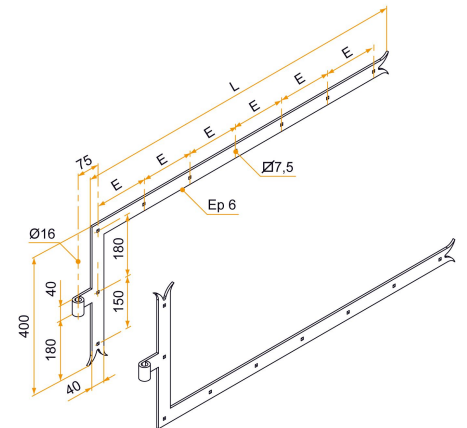

Possible applications include :

Wooden wing shutter accessories

Features

- In steel Composition 1 left angle hinge 1 right angle hinge

Products to be ordered from :
 BURGAUD SAS 147, rue des Paludiers Z.I. des Mares 85270 SAINT-HILAIRE-DE-RIEZ
 email : commande@tirard-burgaud.com

Kit of 2 square hinges - fish tail - Ø16 - H.400 - 40x6 - square holes of 7.5 - offset 75

Possible applications include :

Wooden wing shutter
accessories

Référence	L	CD	No. of holes	Finish	GENCOD 3565920	Condit. par	Délai j
1KI92216	800	146	8	9005-30%	17481 3	1	SD
1KI92217	1000	155	9	9005-30%	17482 0	1	SD