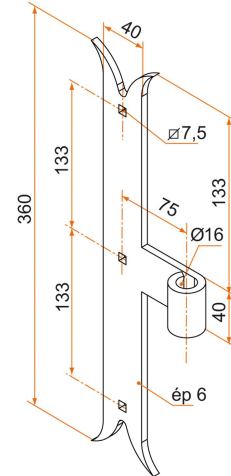

## Features

- In steel Composition: 2 intermediate hinges

Products to be ordered from :  
 BURGAUD SAS 147, rue des Paludiers Z.I. des Mares 85270 SAINT-HILAIRE-DE-RIEZ  
 email : [commande@tirard-burgaud.com](mailto:commande@tirard-burgaud.com)

# Kit of 2 intermediate hinges - fish tail - Ø16 - H.360 - 40X6 - square holes of 7.5 - offset 75

Possible applications include :

Wooden wing shutter accessories

Référence	H	No. of holes	Finish	GENCOD 3565920	Condit. par	Délai j
1K192218	360	3	9005-30%	17483 7	1	SD