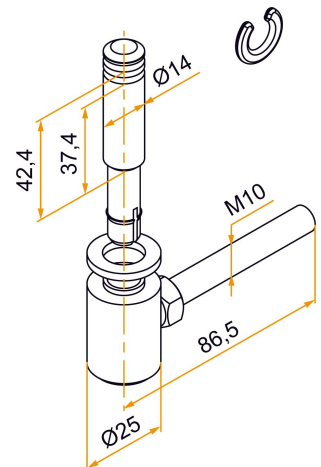

## Features

- 316L stainless steel body Electrolytic bridge washer (protects the hinge) Composite pivot to improve the maneuverability of the leaves and reduce noise

Tip

- We recommend installing this hinge at least 5 km away from the shore: ocean, sea, river, lake, swimming pool...