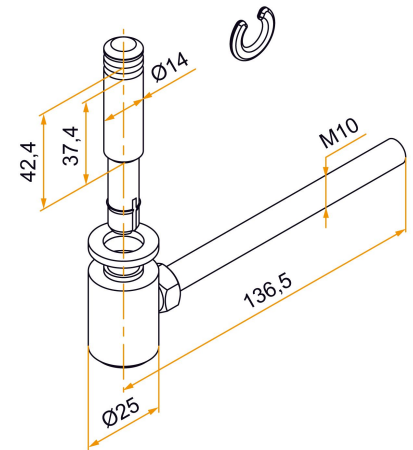

Features

- 316L stainless steel body Electrolytic bridge washer (protects the hinge) Composite pivot to improve the maneuverability of the leaves and reduce noise

Tip

- We recommend installing this hinge at least 5 km away from the shore: ocean, sea, river, lake, swimming pool...