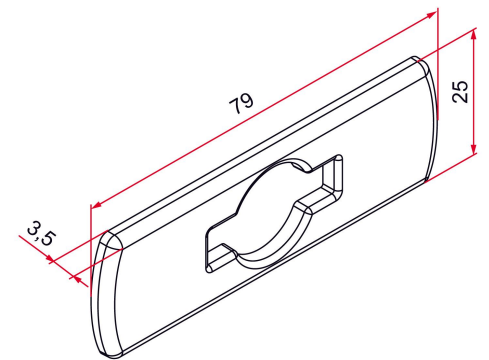

Possible applications include :

Rolling shutter
accessories

Menuiserie et
agencement

Products to be ordered from :
TIRARD SAS 16, Avenue du Vimeu Vert Z.A. du Vimeu Industriel 80210
FEUQUIERES-EN-VIMEU
email : commande@tirard-burgaud.com