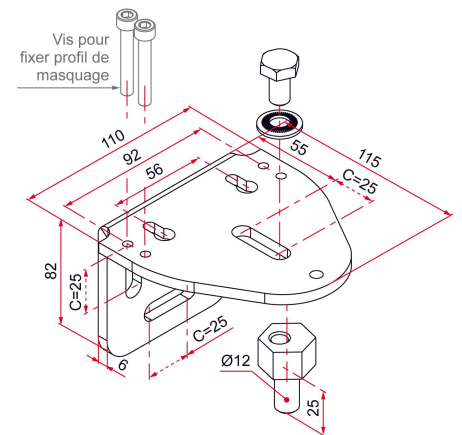

Possible applications include :

Swinging gate accessories

Features

- Zinc-plated steel Stainless steel axle Ø12

Products to be ordered from :
 TIRARD SAS 16, Avenue du Vimeu Vert Z.A. du Vimeu Industriel 80210
 FEUQUIERES-EN-VIMEU
 email : commande@tirard-burgaud.com

Possible applications include :

Swinging gate accessories

| Référence | Finish | GENCOD 3661598 | Condit. par | Délai j |
|--------------|---|-------------------|----------------|---------|
| GDA030N53 | 9005-30% | 06011 0 | 10 | 7 |
| GDA030N58 | 9005-80% | 06012 7 | 10 | 14 |
| GDA030B63 | 9016-30% | 06006 6 | 10 | 14 |
| GDA030B68 | 9016-80% | 06007 3 | 10 | 7 |
| GDA030B03 | 9010-30% | 06004 2 | 10 | 14 |
| GDA030B08 | 9010-80% | 06005 9 | 10 | 7 |
| GDA030G7016S | 7016-30% | 06010 3 | 10 | 14 |
| GDA030RAL |  | 06013 4 | 1 | 21 |