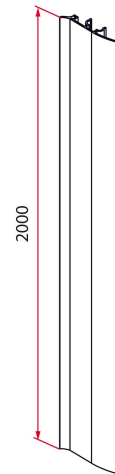

Possible applications include :

Swinging gate
accessories

Features

- Aluminium Clip-on Reversible

Products to be ordered from :
TIRARD SAS 16, Avenue du Vimeu Vert Z.A. du Vimeu Industriel 80210
FEUQUIERES-EN-VIMEU
email : commande@tirard-burgaud.com

Possible applications include :

Swinging gate accessories

Référence	Finish	GENCOD 3661598	Condit. par	Délai j
PRU002	raw	05357 0	1	7
PRU002RAL		05358 7	1	21

 Multi-RAL : specify your color when placing the order (<https://www.couleursral.fr/ral-classic>)