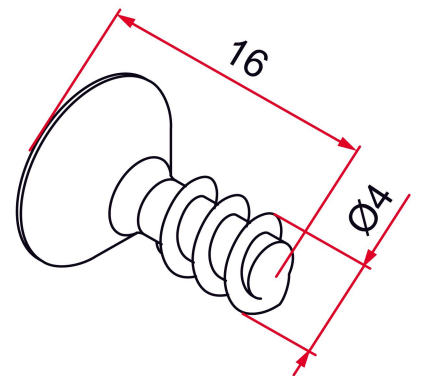

Possible applications include :

Rolling shutter accessories

Features

- Made of steel

Products to be ordered from :
 TIRARD SAS 16, Avenue du Vimeu Vert Z.A. du Vimeu Industriel 80210
 FEUQUIERES-EN-VIMEU
 email : commande@tirard-burgaud.com