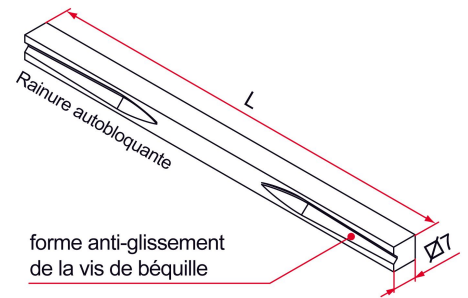

Possible applications include :

Garage door accessories

Wing shutter and louver accessories

Common accessories for gates

Menuiserie et agencement

Features

- With self-locking groove

Products to be ordered from :
 TIRARD SAS 16, Avenue du Vimeu Vert Z.A. du Vimeu Industriel 80210
 FEUQUIERES-EN-VIMEU
 email : commande@tirard-burgaud.com

Possible applications include :

Garage door accessories

Wing shutter and louver accessories

Common accessories for gates

Menuiserie et agencement

Référence	L	Finish	GENCOD 3661598	Condit. par	Délai j
JE411001	90	raw	04094 5	1	7
JE411002	120	raw	04095 2	1	7
JE411003	150	raw	04096 9	1	7