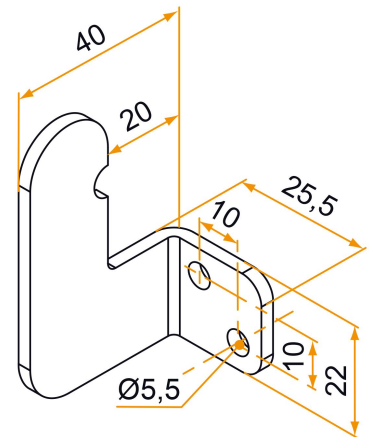

Products to be ordered from :
BURGAUD SAS 147, rue des Paludiers Z.I. des Mares 85270 SAINT-HILAIRE-DE-RIEZ
email : commande@tirard-burgaud.com