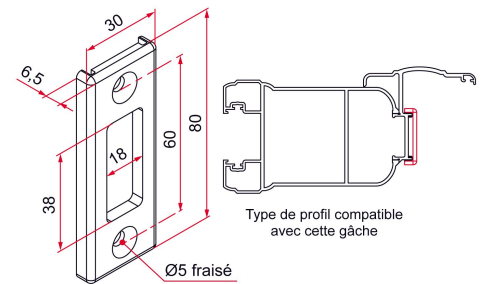

Possible applications include :

Swinging gate accessories

Features

- Reversible Suitable for pop rivet assembly

Products to be ordered from :
 TIRARD SAS 16, Avenue du Vimeu Vert Z.A. du Vimeu Industriel 80210
 FEUQUIERES-EN-VIMEU
 email : commande@tirard-burgaud.com

Composite GK strike plate for specific aluminum frame.

Possible applications include :

Swinging gate accessories

Référence	Finish	GENCOD 3661598	Condit. par	Délai j
GK592010	black	04192 8	1	7

Multi-RAL : specify your color when placing the order (<https://www.couleursral.fr/ral-classic>)