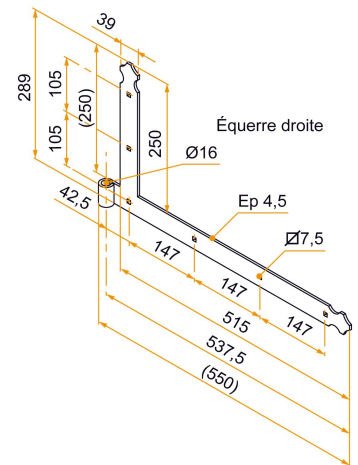

Products to be ordered from :
BURGAUD SAS 147, rue des Paludiers Z.I. des Mares 85270 SAINT-HILAIRE-DE-RIEZ
email : commande@tirard-burgaud.com