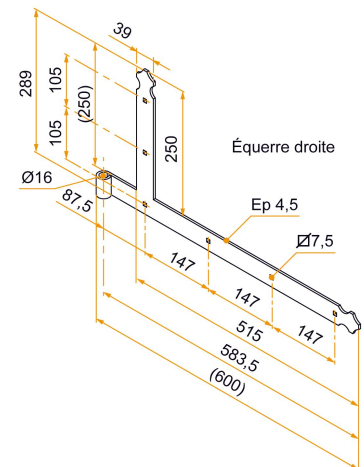

Products to be ordered from :
BURGAUD SAS 147, rue des Paludiers Z.I. des Mares 85270 SAINT-HILAIRE-DE-RIEZ
email : commande@tirard-burgaud.com