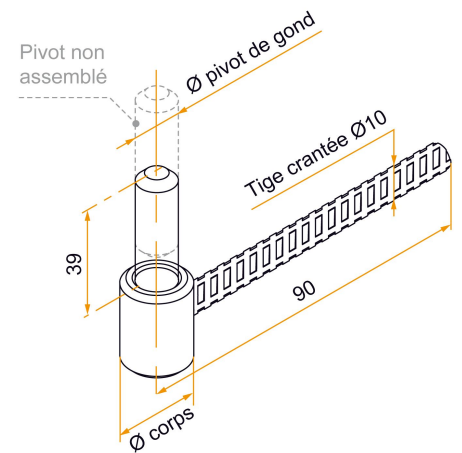

Possible applications include :

Wooden wing shutter accessories

Features

- In steel. Bucket composed of: 50 maximum hinges. Composite sieve: 15x85. Elastics (Qty: 12).

Tip

- For drilling templates, please refer to the index.

Référence	Ø hinge pin	Ø body	Finish	GENCOD 3565920	Condit. par	Délai j
GDA001SEN53	14	24	9005-30%	20071 0	50	14
GDA001SEZB	14	24	Zn	20070 3	50	14
GDA002SEN53	16	26	9005-30%	20073 4	40	14
GDA002SEZB	16	26	Zn	20072 7	40	14