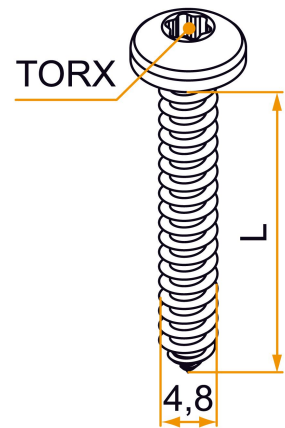

Possible applications include :

Wooden wing shutter accessories

PVC and Aluminum wing shutter accessories

**Tip**

- Recommended for short aluminum alliance end caps.

Products to be ordered from :  
BURGAUD SAS 147, rue des Paludiers Z.I. des Mares 85270 SAINT-HILAIRE-DE-RIEZ  
email : [commande@tirard-burgaud.com](mailto:commande@tirard-burgaud.com)

# Sheet metal screw CBL TORX - Ø4.8xL.32 - stainless steel 304

Possible applications include :

Wooden wing shutter accessories

PVC and Aluminum wing shutter accessories

Référence	L	Finish	GENCOD 3565920	Condit. par	Délai j
VIN002N53	32	9005-30%	20984 3	500	14
VIN002B68	32	9016-80%	20985 0	500	14
VIN002RAL	32		20988 1	50	14