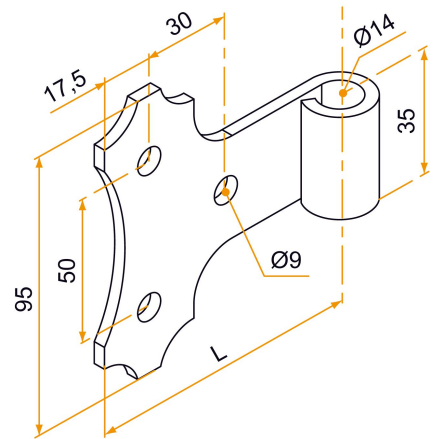

Possible applications include :

Wooden wing shutter accessories

Features

- Made of steel

Products to be ordered from :
BURGAUD SAS 147, rue des Paludiers Z.I. des Mares 85270 SAINT-HILAIRE-DE-RIEZ
email : commande@tirard-burgaud.com

Possible applications include :

Wooden wing shutter accessories

Référence	L	Finish	GENCOD 3565920	Condit. par	Délai j
5480201	85	9005-30%	10783 5	25	21
5380201	85	Zn	10775 0	25	14
5480301	110	9005-30%	11822 0	25	14
528032	110	ZN+9005-30%	02525 2	25	21
538032	110	Zn	10777 4	25	14
5480401	150	9005-30%	11823 7	25	21
528042	150	ZN+9005-30%	02529 0	25	21
5380401	150	Zn	10779 8	25	21