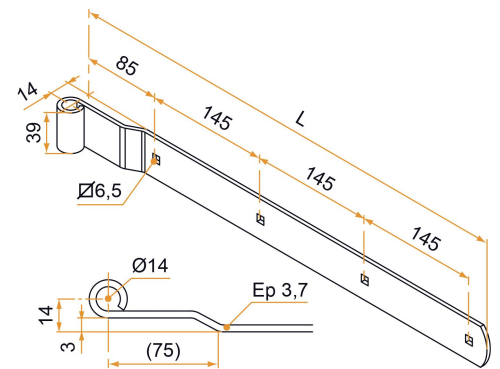

Products to be ordered from :
BURGAUD SAS 147, rue des Paludiers Z.I. des Mares 85270 SAINT-HILAIRE-DE-RIEZ
email : commande@tirard-burgaud.com