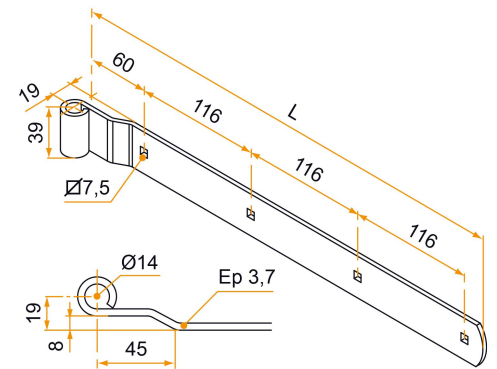

Products to be ordered from :
BURGAUD SAS 147, rue des Paludiers Z.I. des Mares 85270 SAINT-HILAIRE-DE-RIEZ
email : commande@tirard-burgaud.com