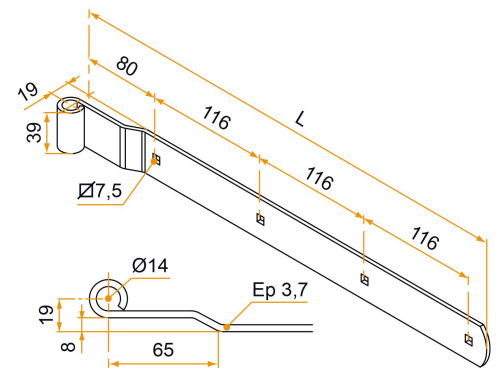

Products to be ordered from :
BURGAUD SAS 147, rue des Paludiers Z.I. des Mares 85270 SAINT-HILAIRE-DE-RIEZ
email : commande@tirard-burgaud.com