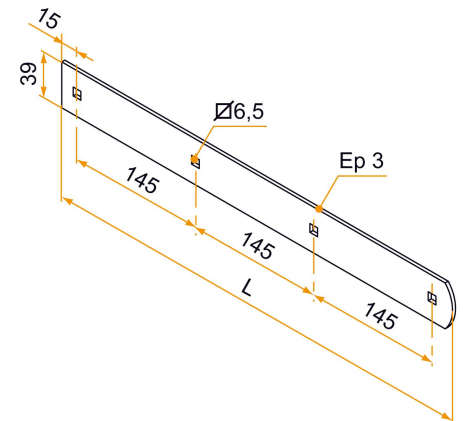

Products to be ordered from :
BURGAUD SAS 147, rue des Paludiers Z.I. des Mares 85270 SAINT-HILAIRE-DE-RIEZ
email : commande@tirard-burgaud.com