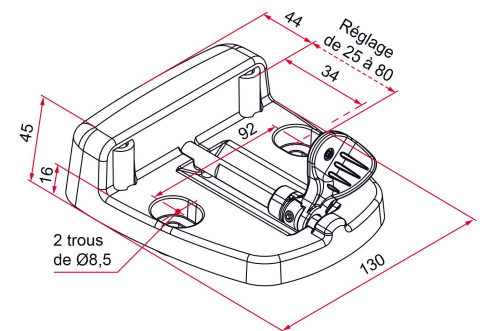

Possible applications include :

Swinging gate accessories

Features

- 45mm height aluminum sole, to be screwed or embedded (with anchoring brackets not provided) Stainless steel turnstile with composite cushioning pad 2 fixing points (screws not provided)

Tip

- Compatible with nut and screw cover (Refer to the Common Accessories for Gate section index).

Products to be ordered from :
 TIRARD SAS 16, Avenue du Vimeu Vert Z.A. du Vimeu Industriel 80210
 FEUQUIERES-EN-VIMEU
 email : commande@tirard-burgaud.com