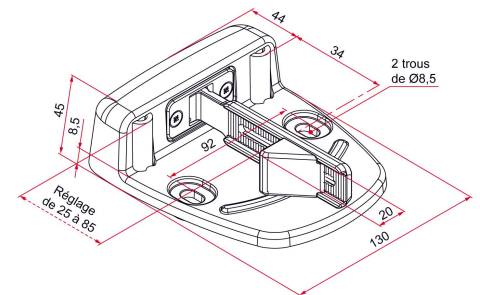

Possible applications include :

Swinging gate accessories

Features

- 45mm height aluminum sole, to be screwed or embedded (with non-supplied anchoring brackets) Copper-aluminum arm
- Composite stop 2 fixing points (screws not supplied)

Tip

- Compatible with nut and screw cover (Refer to the Common Accessories for Gate section index).

Products to be ordered from :
 TIRARD SAS 16, Avenue du Vimeu Vert Z.A. du Vimeu Industriel 80210
 FEUQUIERES-EN-VIMEU
 email : commande@tirard-burgaud.com