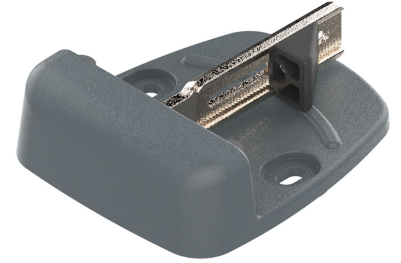

Possible applications include :

Swinging gate accessories

Features

- 45mm height aluminum sole, to be screwed or embedded (with non-supplied anchoring brackets) Copper-aluminum arm
- Composite stop 2 fixing points (screws not supplied)

Tip

- Compatible with nut and screw cover (Refer to the Common Accessories for Gate section index).

Products to be ordered from :
 TIRARD SAS 16, Avenue du Vimeu Vert Z.A. du Vimeu Industriel 80210
 FEUQUIERES-EN-VIMEU
 email : commande@tirard-burgaud.com

Possible applications include :

Swinging gate accessories

Référence	Finish	GENCOD 3661598	Condit. par	Délai j
SAU003N5FT	9005-fine texture	05725 7	1	7
SAU003G6FT	7016-fine texture	05369 3	1	7
SAU003RAL		05370 9	1	21