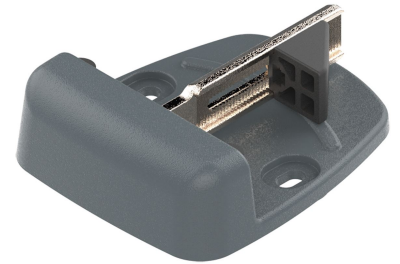

Possible applications include :

Swinging gate accessories

Features

- 45mm height aluminum sole, to be screwed or embedded (with non-supplied anchoring brackets). Cupro-aluminum arm. Composite stopper. 2 fixing points (screws not supplied).

Tip

- Compatible with nut and screw cover (Refer to the "Common Accessories for Gate" section index).

Products to be ordered from :
 TIRARD SAS 16, Avenue du Vimeu Vert Z.A. du Vimeu Industriel 80210
 FEUQUIERES-EN-VIMEU
 email : commande@tirard-burgaud.com

Possible applications include :

Swinging gate accessories

Référence	Finish	GENCOD 3661598	Condit. par	Délai j
SAU002N5FT	9005-fine texture	05724 0	1	7
SAU002G6FT	7016-fine texture	05366 2	1	7
SAU002RAL		05367 9	1	21