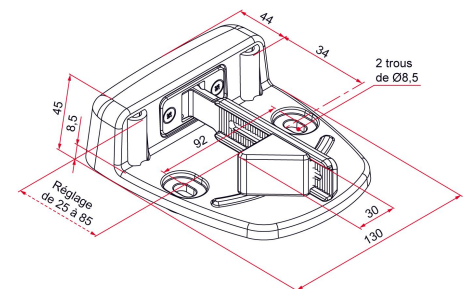

Features

- 45mm height aluminum sole, to be screwed or embedded (with non-supplied anchoring brackets). Cupro-aluminum arm. Composite stopper. 2 fixing points (screws not supplied).

Tip

- Compatible with nut and screw cover (Refer to the "Common Accessories for Gate" section index).