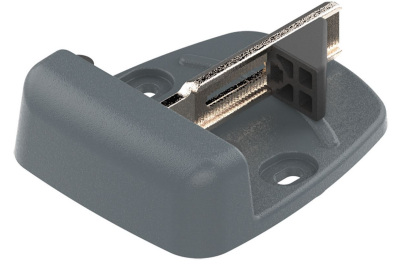

Possible applications include :

Swinging gate accessories

Features

- 45mm height aluminum sole, to be screwed or embedded (with non-supplied anchoring brackets). Cupro-aluminum arm. Composite stopper. 2 fixing points (screws not supplied).

Tip

- Compatible with nut and screw cover (Refer to the "Common Accessories for Gate" section index).

Products to be ordered from :
 TIRARD SAS 16, Avenue du Vimeu Vert Z.A. du Vimeu Industriel 80210
 FEUQUIERES-EN-VIMEU
 email : commande@tirard-burgaud.com

Possible applications include :

Swinging gate accessories

Référence	Finish	GENCOD 3661598	Condit. par	Délai j
SAU002N5FT	9005-fine texture	05724 0	1	7
SAU002G6FT	7016-fine texture	05366 2	1	7
SAU002RAL		05367 9	1	21