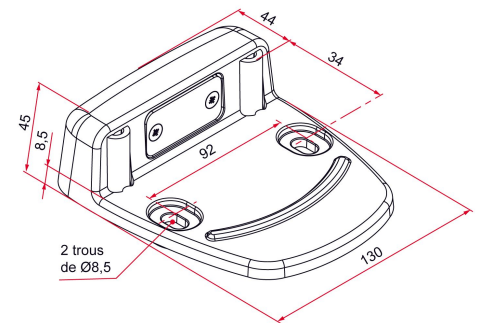

Possible applications include :

Swinging gate accessories

Features

- 45mm height aluminum sole, to be screwed or embedded (with non-supplied anchoring brackets) 2 fixing points

Tip

- Compatible with nut and screw cover (Refer to the Common Accessories for Gate section index).