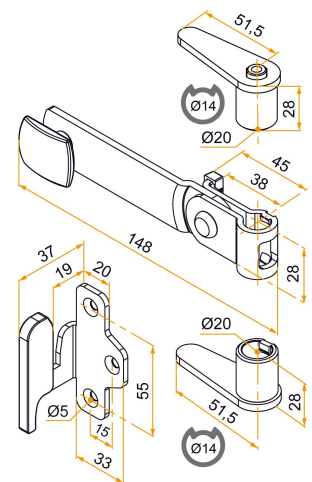

## Features

- Bag composition: Romantic top end in aluminum, Romantic bottom end in aluminum, Épure handle in aluminum, Épure handle support - 3 fixing points - aluminum.

Products to be ordered from :  
BURGAUD SAS 147, rue des Paludiers Z.I. des Mares 85270 SAINT-HILAIRE-DE-RIEZ  
email : [commande@tirard-burgaud.com](mailto:commande@tirard-burgaud.com)

Possible applications include :

PVC and Aluminum wing shutter accessories

Référence	Finish	Composite part	GENCOD 3565920	Condit. par	Délai j
ESU017N53	9005-30%	black	21294 2	25	14
ESU017B68	9016-80%	white	21295 9	25	14
ESU017ANRAL		black	21298 0	1	14
ESU017ABRAL		white	21299 7	1	14