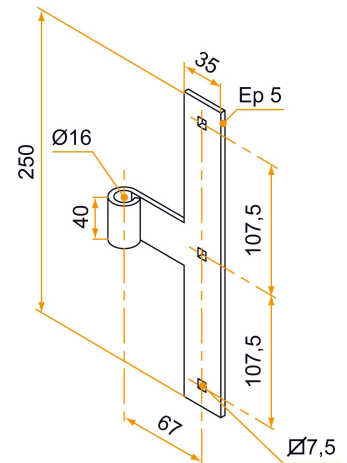

Products to be ordered from :
BURGAUD SAS 147, rue des Paludiers Z.I. des Mares 85270 SAINT-HILAIRE-DE-RIEZ
email : commande@tirard-burgaud.com