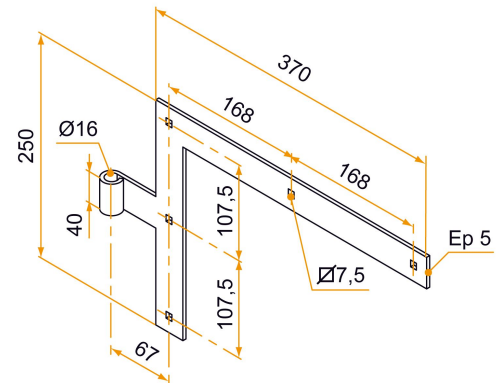

Products to be ordered from :
BURGAUD SAS 147, rue des Paludiers Z.I. des Mares 85270 SAINT-HILAIRE-DE-RIEZ
email : commande@tirard-burgaud.com