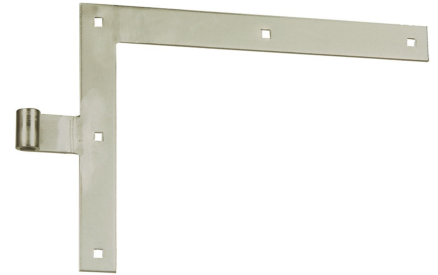

## Features

- Made of 316L stainless steel

Products to be ordered from :  
BURGAUD SAS 147, rue des Paludiers Z.I. des Mares 85270 SAINT-HILAIRE-DE-RIEZ  
email : [commande@tirard-burgaud.com](mailto:commande@tirard-burgaud.com)

# Square hinge - square end - Ø16 - H.250xL.370 - 40x5 - square holes of 7.5

Possible applications include :

Stainless steel  
accessories

Référence	Mounting direction	Finish	GENCOD 3565920	Condit. par	Délai j
I10290G	LEFT	polite	16178 3	1	SD
I10290D	RIGHT	polite	16177 6	1	SD