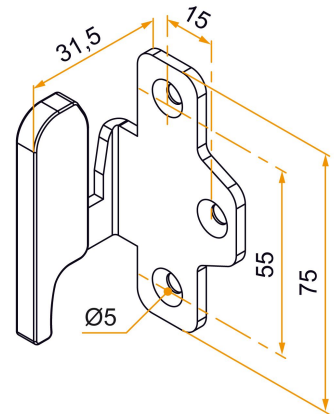

Products to be ordered from :
BURGAUD SAS 147, rue des Paludiers Z.I. des Mares 85270 SAINT-HILAIRE-DE-RIEZ
email : commande@tirard-burgaud.com